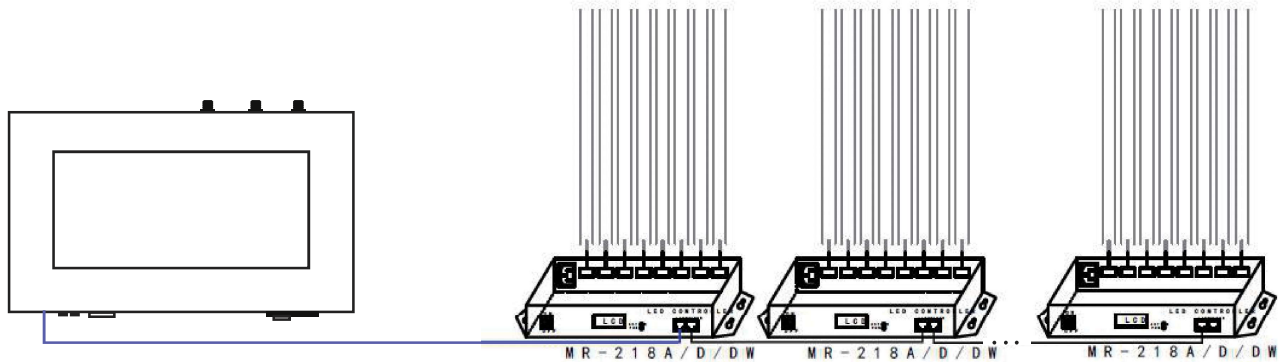

- Cloud System
- Web Interface
- Indoor Rated

CONTROLLER OPTIONS LIST

Model	Operating Voltage	Max power	Output signal	Working Temperature	Protection Grade	Dimensions (L x W x H)
Talent X	110~240±15%Vac50/60Hz	60W(Max.)	DMX512	-40° C ~75 ° C	IP20	13.29 x 9.06 x 1.97in

WORKING METHOD OVERVIEW

CONTROLLER DIMENSIONS